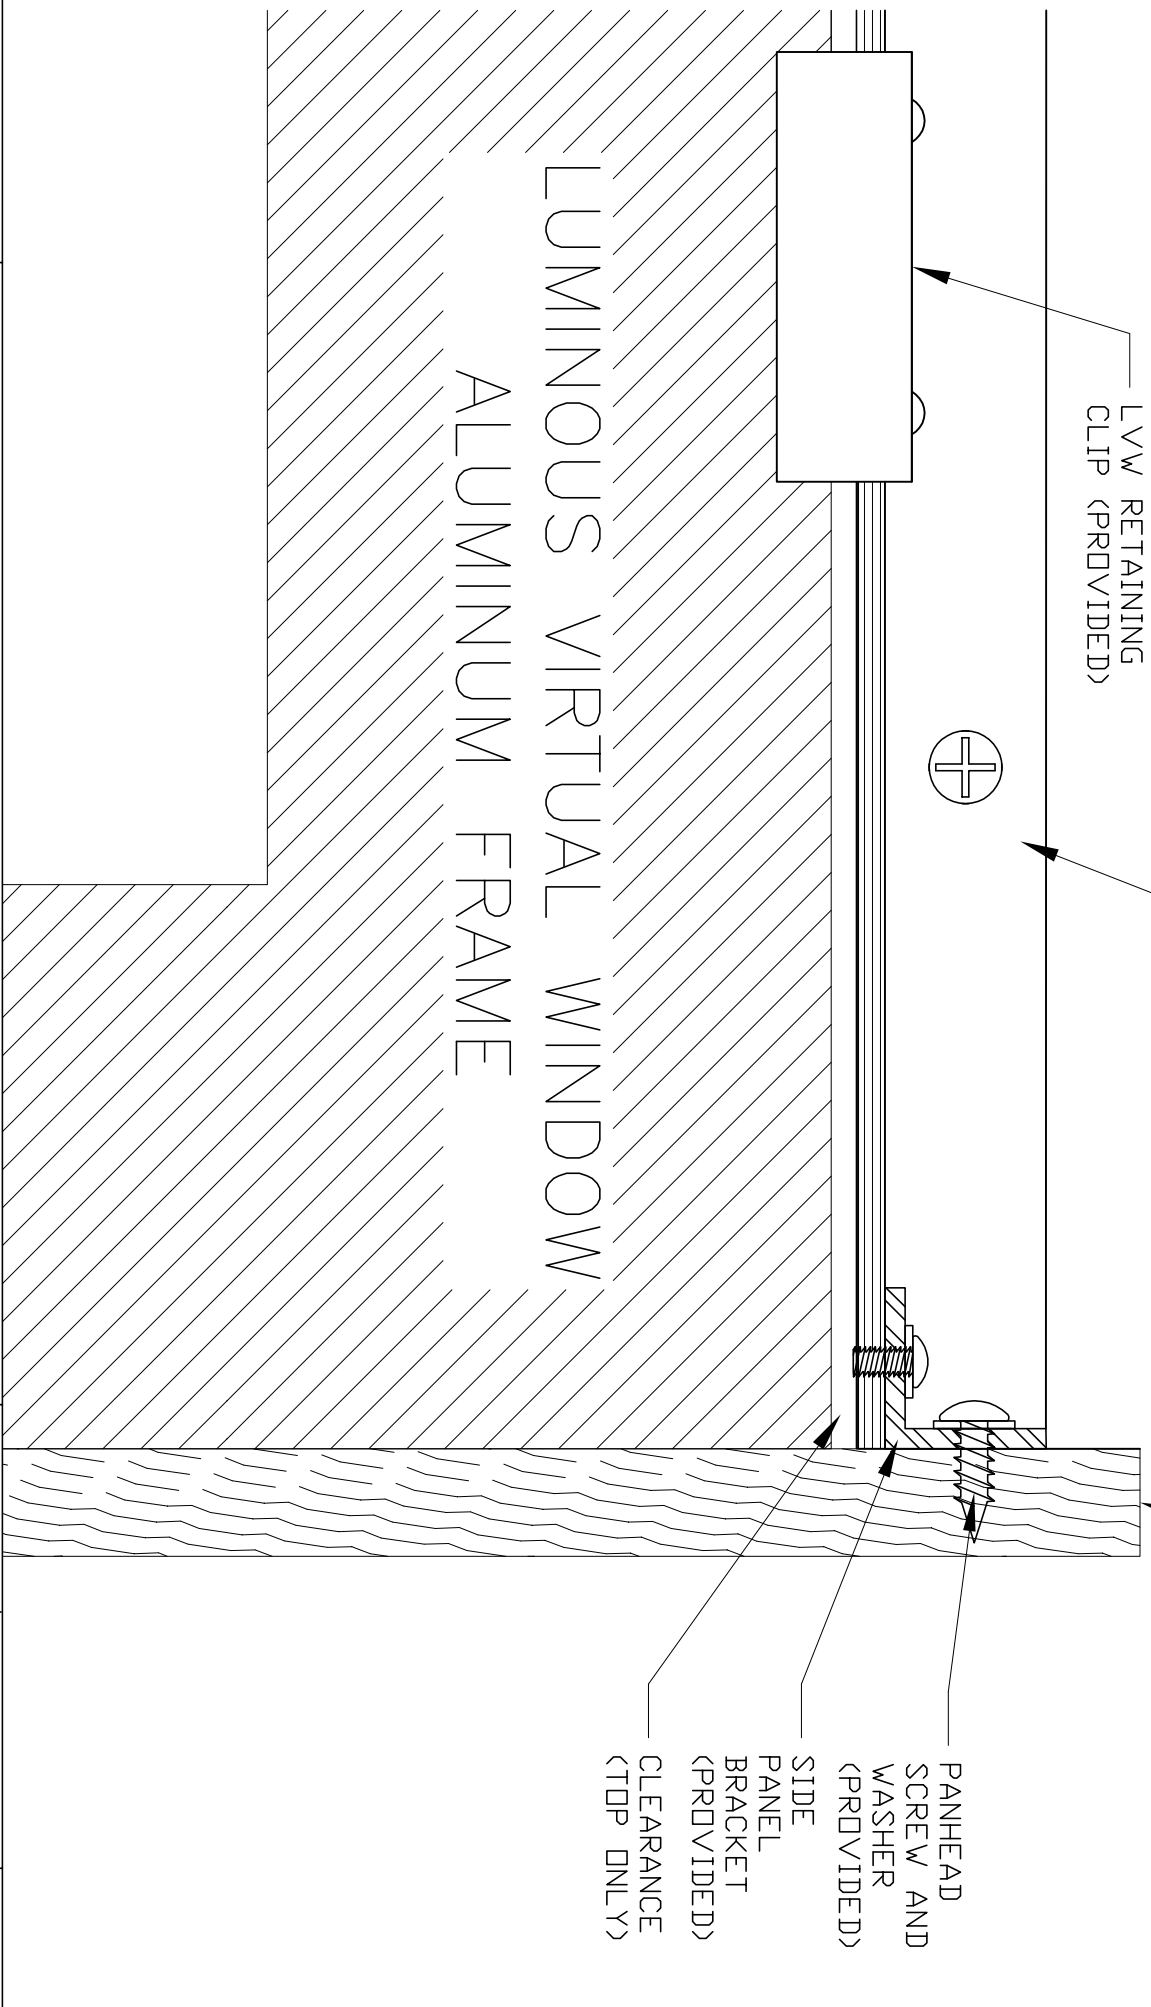

NOTE: FOR CLARITY WOOD TRIM NOT DEPICTED IN FRONT OF LVW

LVW RETAINING CLIP (PROVIDED)

LVW MOUNTING LEDGER (PROVIDED) ATTACH AT WALL STUDS

WOOD SIDE PANEL FITS BETWEEN WALL AND BACK OF WOOD TRIM (PROVIDED)

PANHEAD SCREW AND WASHER (PROVIDED)
SIDE PANEL BRACKET (PROVIDED)
CLEARANCE (TOP ONLY)

LUMINOUS VIRTUAL WINDOW ALUMINUM FRAME

The Sky Factory
PO BOX 1177
Fairfield, Iowa 52556
Phone: 641-472-1747
www.TheSkyFactory.com

PROJECT NAME

LUMINOUS VIRTUAL WINDOW SURFACE MOUNT DETAIL

REVISIONS		DRAWN BY	JE	DATE CREATED	02.26.08
DATE	COMMENTS				

D1

SHEET

2 OF 3