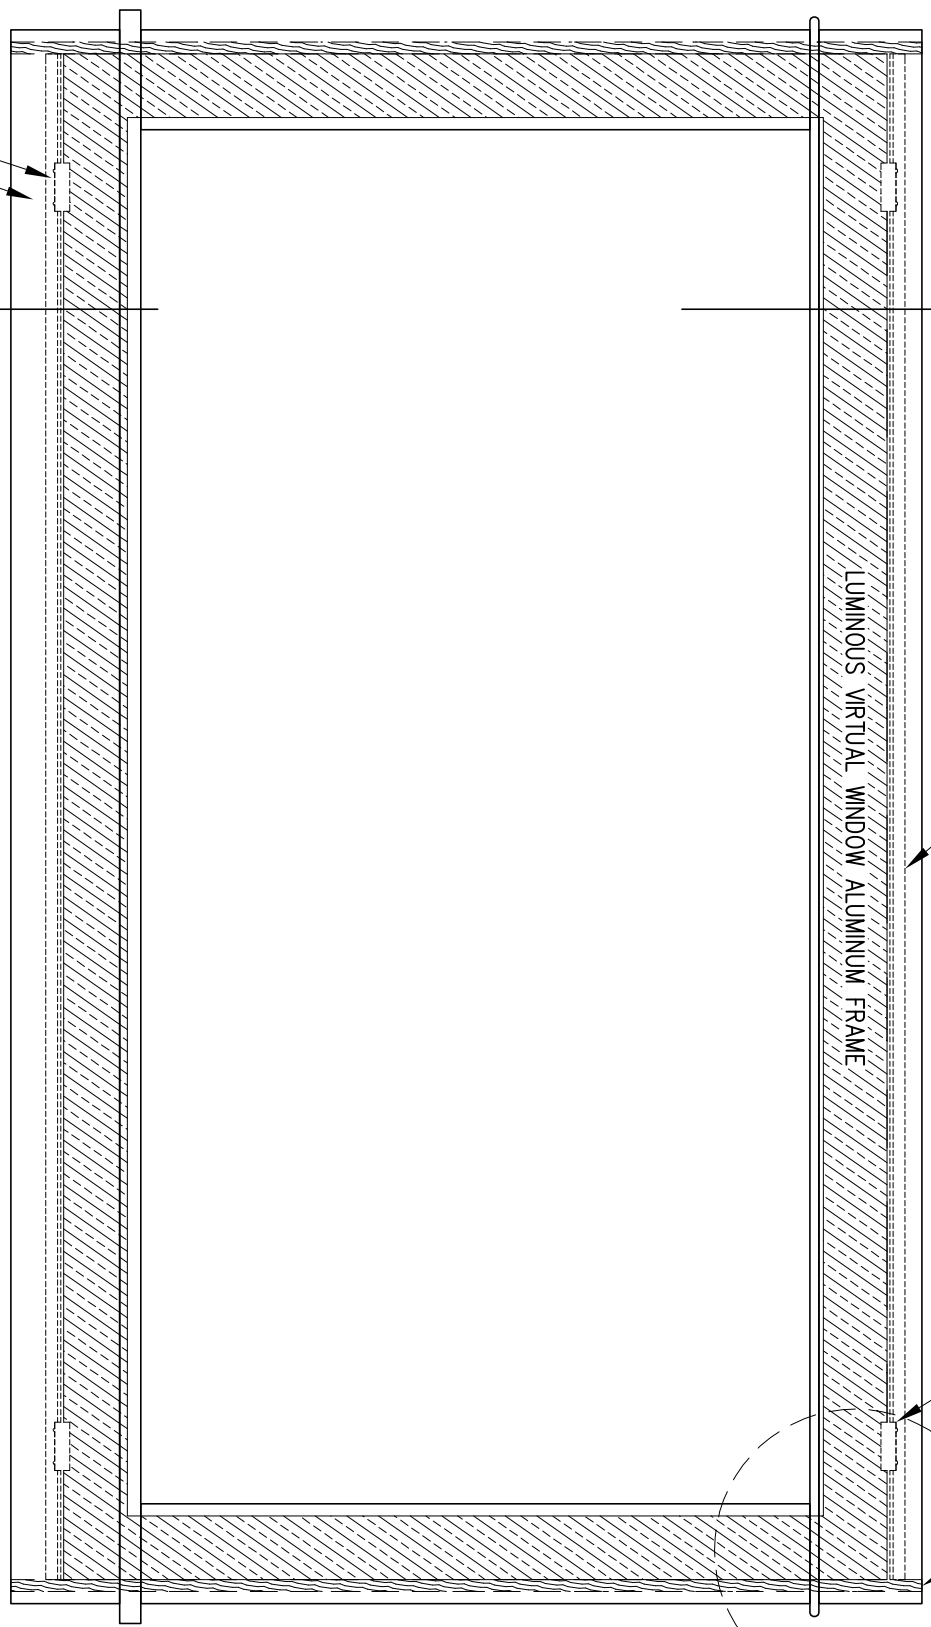

LEDGER ASSEMBLY  
(2 - 1 TOP, 1 BOTTOM)

LW RETAINING CLIP  
(4 - 2 TOP, 2 BOTTOM)

WOOD SIDE PANEL (2)

LUMINOUS VIRTUAL WINDOW ALUMINUM FRAME

LEDGER BRACKET  
LEDGER ASSEMBLY

EXAMPLE USING ARTS AND CRAFTS WOOD TRIM STYLE

PO BOX 1177  
Fairfield, Iowa 52556  
Phone: 641-472-1747  
www.TheSkyFactory.com

PROJECT NAME

LUMINOUS VIRTUAL WINDOW  
SURFACE MOUNT

REVISIONS	DRAWN BY	JE	DATE CREATED
			02-26-08

**W1**

SHEET 1 OF 3