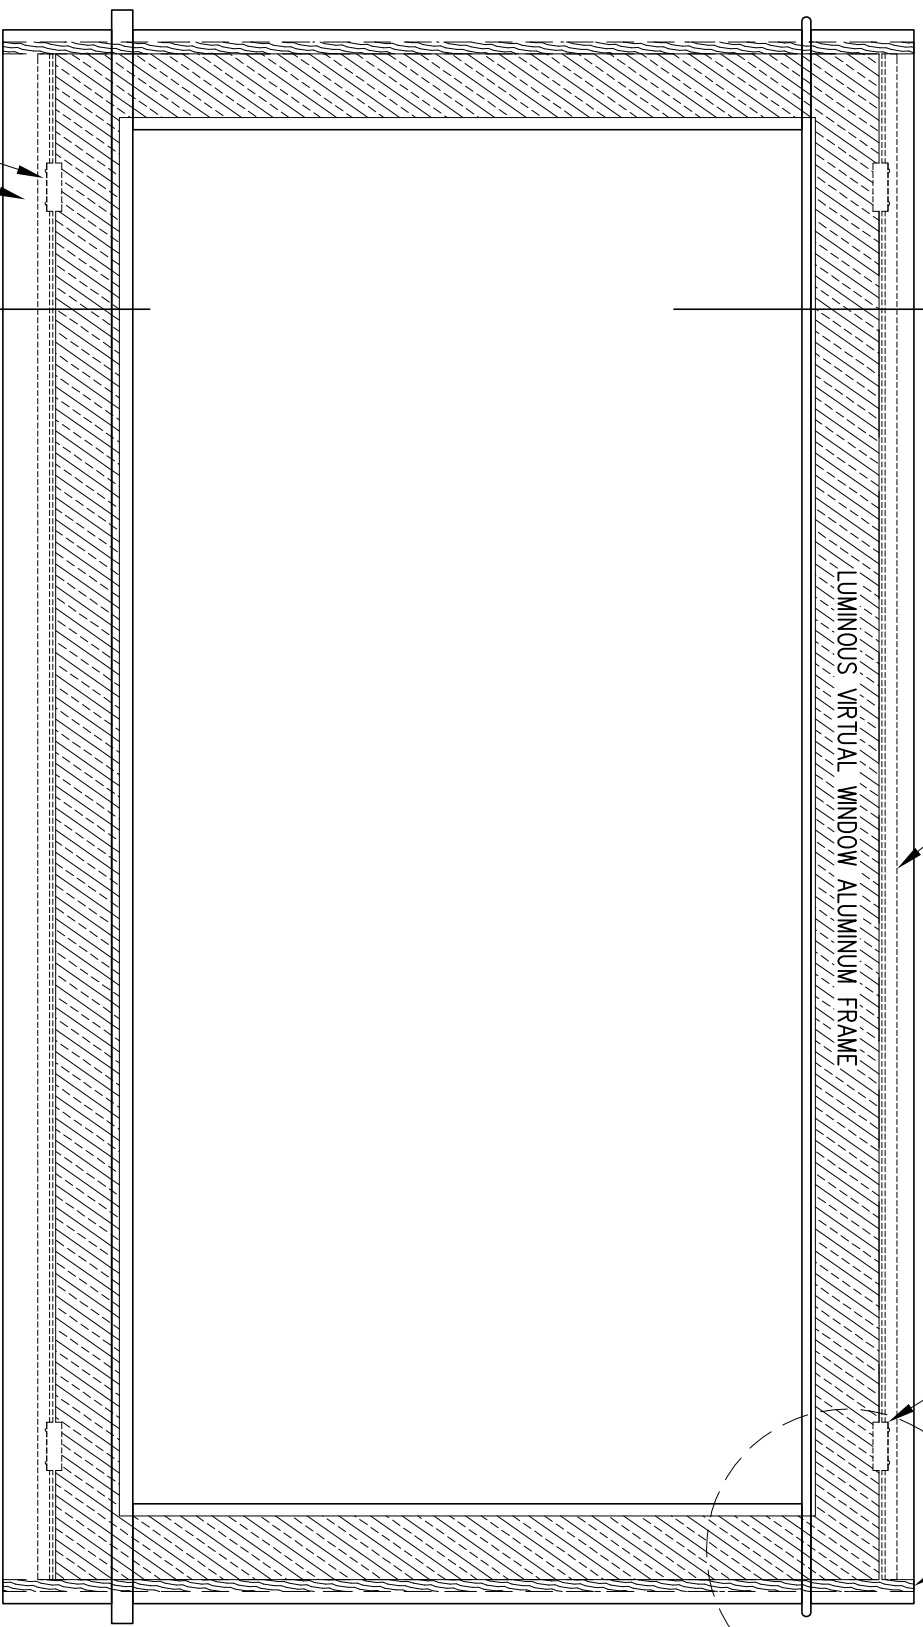

LEDGER ASSEMBLY
(2 - 1 TOP, 1 BOTTOM)

LW RETAINING CLIP
(4 - 2 TOP, 2 BOTTOM)

WOOD SIDE PANEL (2)

LUMINOUS VIRTUAL WINDOW ALUMINUM FRAME

LEDGER BRACKET
LEDGER ASSEMBLY

EXAMPLE USING ARTS AND CRAFTS WOOD TRIM STYLE

PO BOX 1177
Fairfield, Iowa 52556
Phone: 641-472-1747
www.TheSkyFactory.com

PRODUCT

LUMINOUS VIRTUAL WINDOW
SURFACE MOUNT

REVISIONS	DRAWN BY	JE	DATE CREATED
			02-26-08

W2

SHEET 1 OF 3